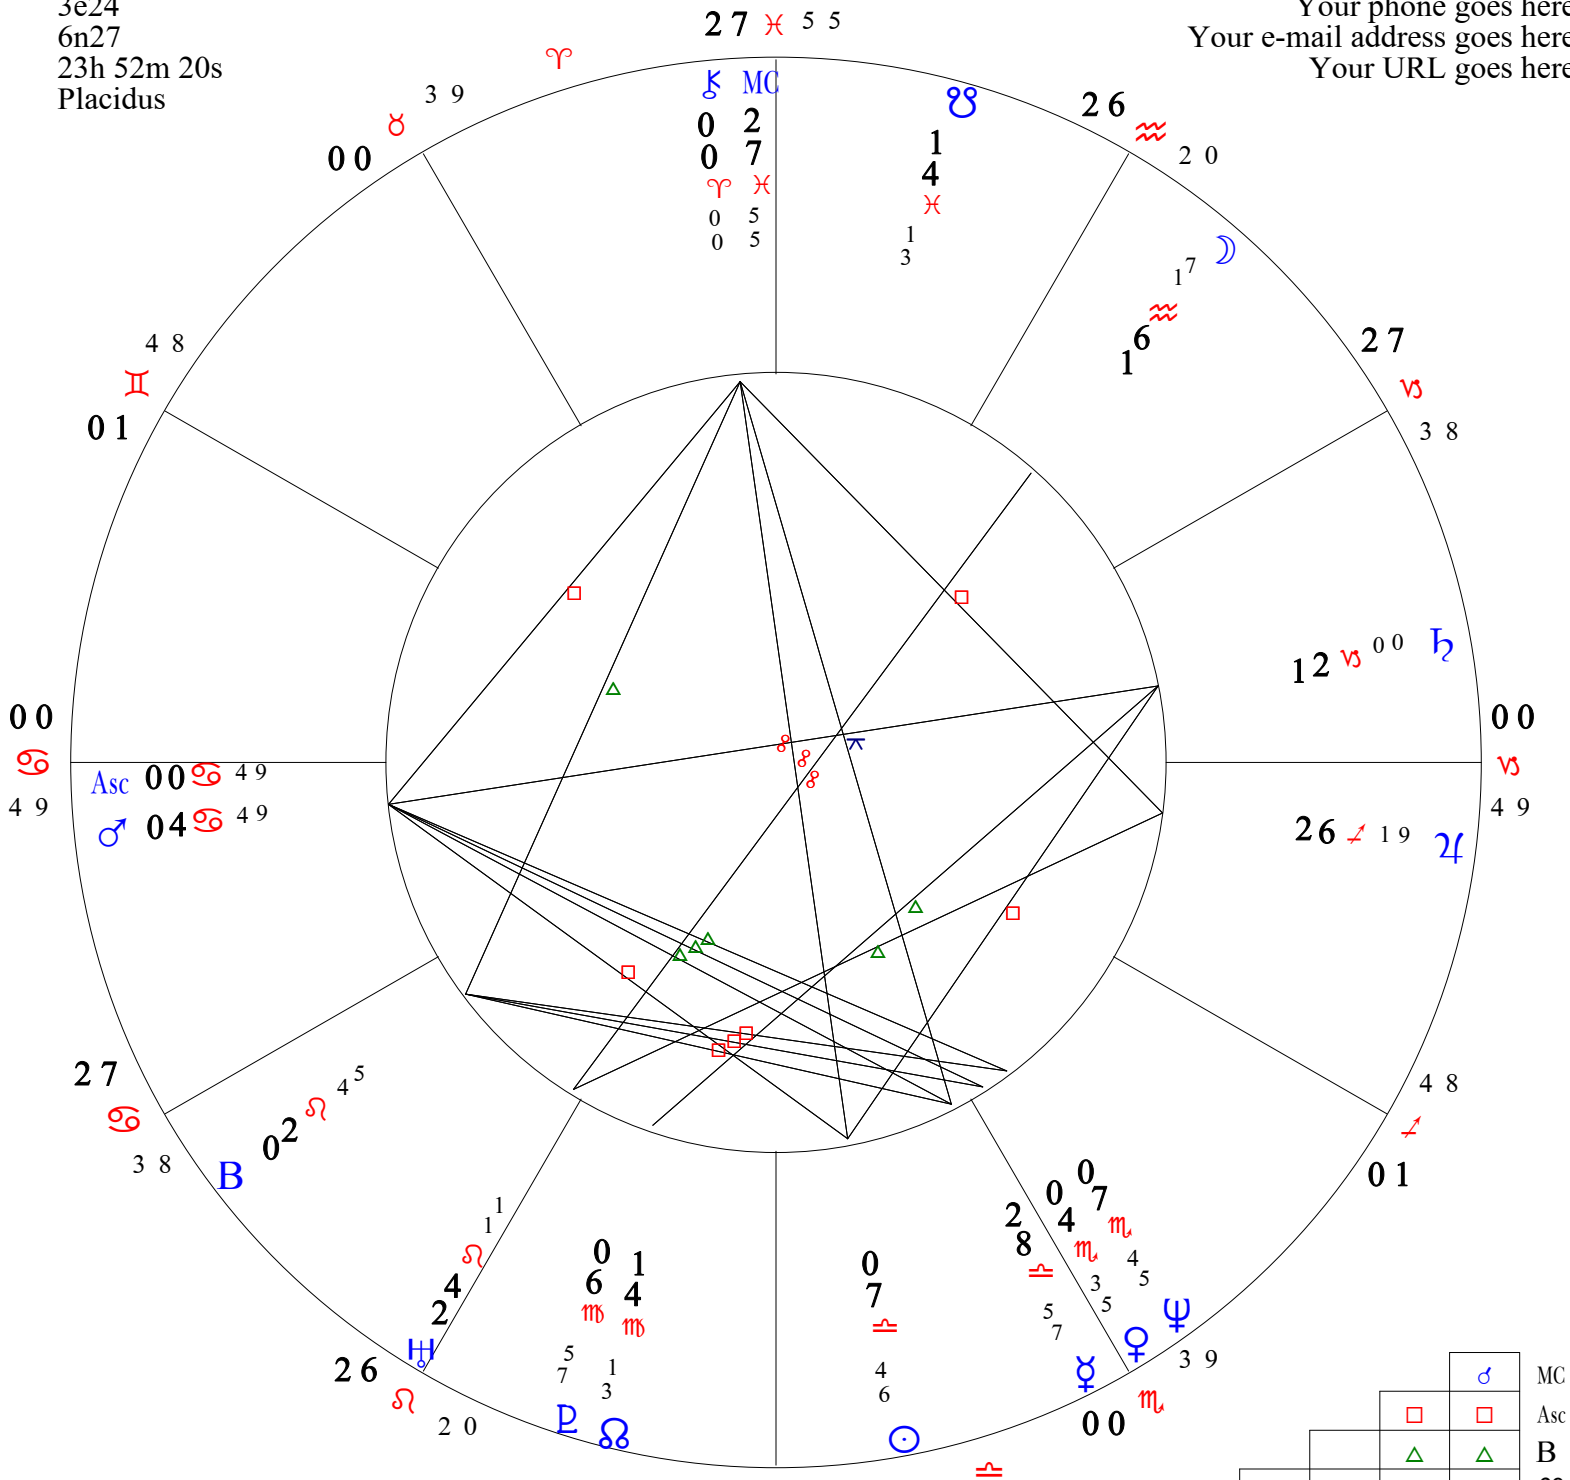

Nigeria - natal
 01 Oct 1960
 12.00 A.M. (-1)
 3e24
 6n27
 23h 52m 20s
 Placidus

Your name goes here
 Your address goes here
 Your city, state, and ZIP go here
 Your phone goes here
 Your e-mail address goes here
 Your URL goes here

																	♂	MC
													□	□			□	Asc
													△	△				B
																		♄
																		♃
																		♌
																		♍
																		♎
																		♏
																		♐
																		♑
																		♒
																		♓
																		♈
																		♉
																		♊
																		♋
																		♌
																		♍
																		♎
																		♏
																		♐
																		♑
																		♒
																		♓
♏	♐	♑	♒	♓	♈	♉	♊	♋	♌	♍	♎	♏	♐	♑	♒	♓	♈	♉