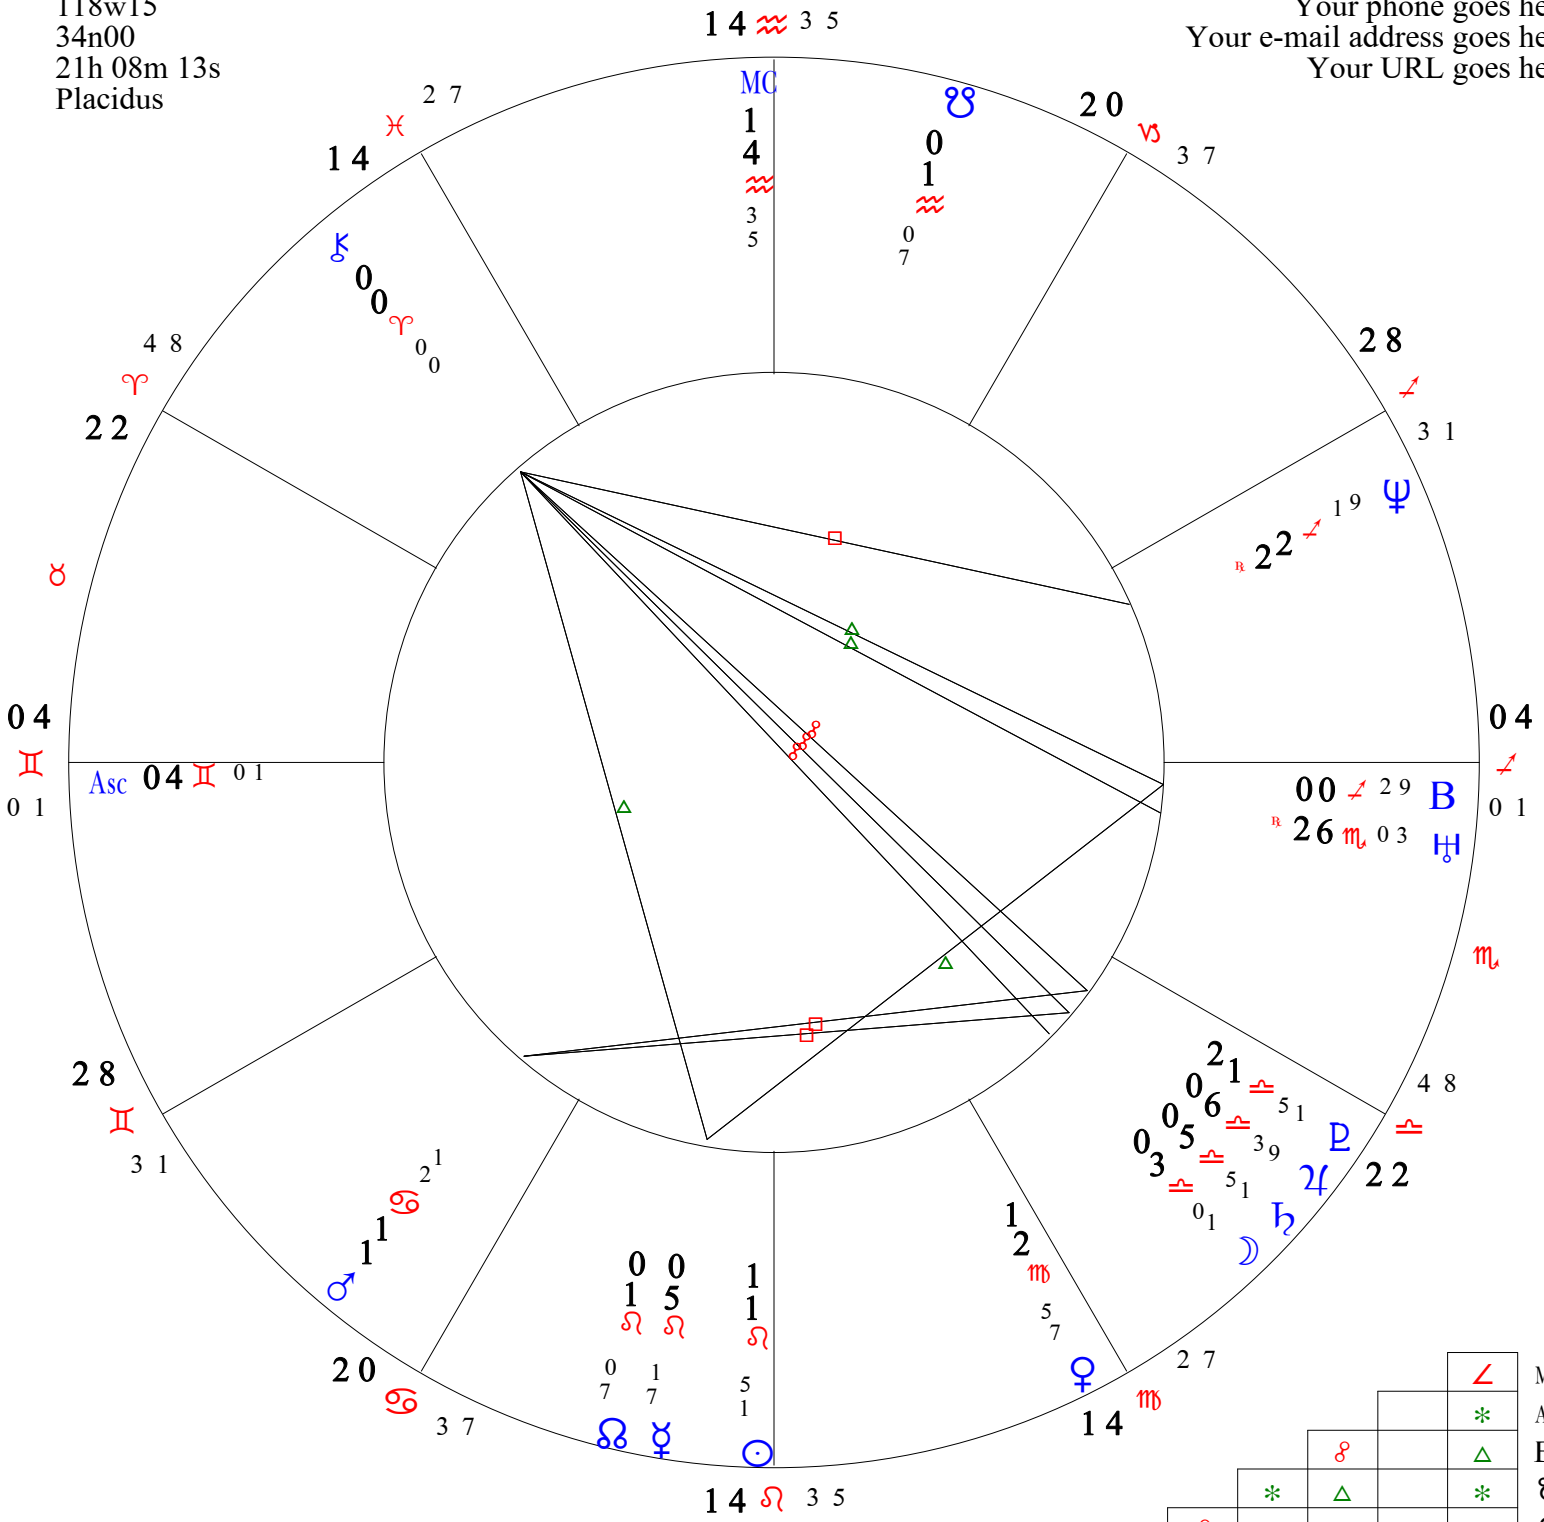

Meghan Markle - natal
 04 Aug 1981
 1.10 A.M. (7)
 118w15
 34n00
 21h 08m 13s
 Placidus

Your name goes here
 Your address goes here
 Your city, state, and ZIP go here
 Your phone goes here
 Your e-mail address goes here
 Your URL goes here

															MC	
															*	Asc
															△	B
												*			*	♃
										*					△	♄
														△		♅
														S	□	♆
																♇
																♈
																♉
																♊
																♋
																♌
																♍
																♎
																♏
																♐
																♑
																♒
																♓
S	♋	♌	♍	♎	♏	♐	♑	♒	♓	♈	♉	♊	♋	♌	♍	♎