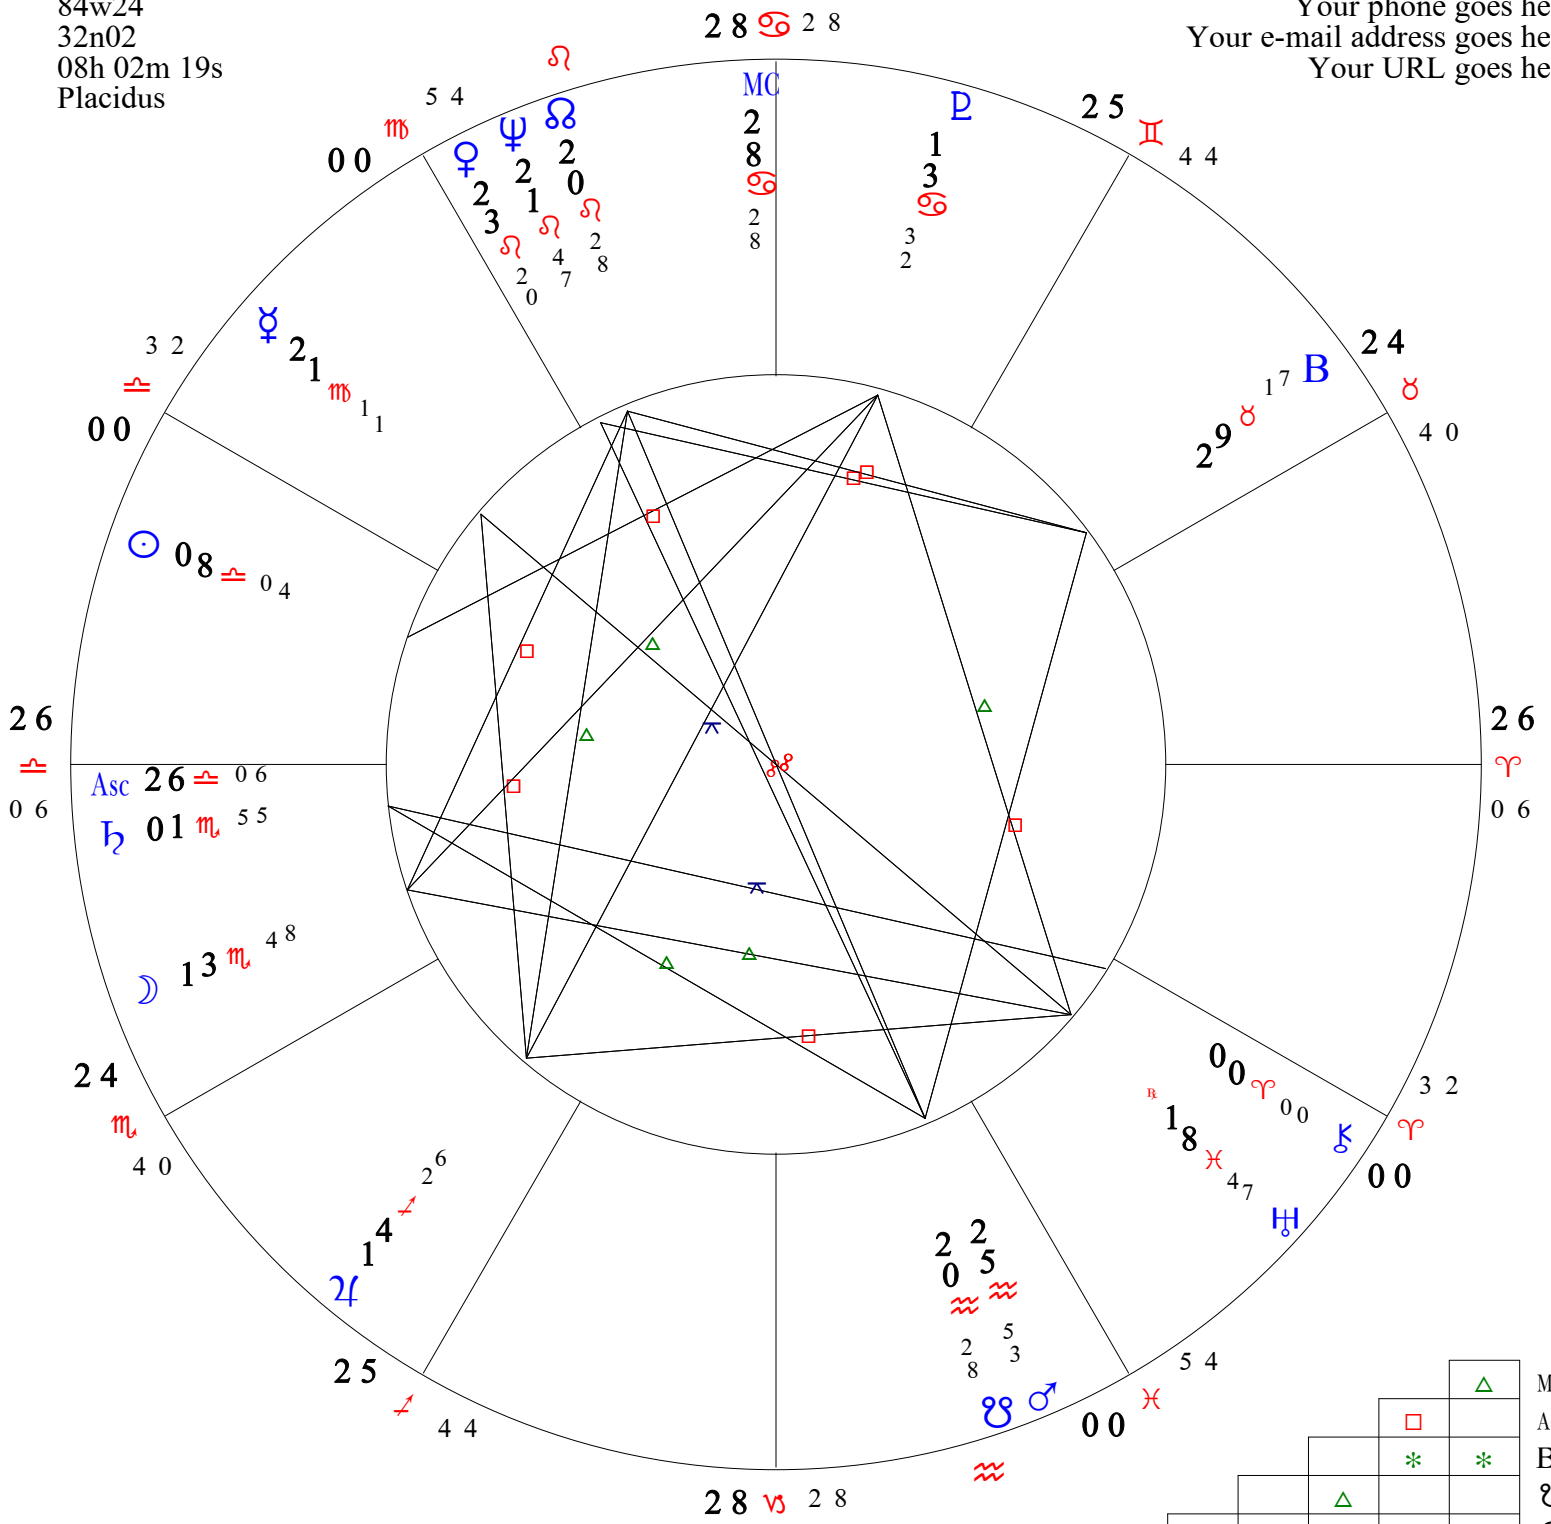

President Jimmy Carter - natal
01 Oct 1924
7.00 A.M. (6)
84w24
32n02
08h 02m 19s
Placidus

Your name goes here
Your address goes here
Your city, state, and ZIP go here
Your phone goes here
Your e-mail address goes here
Your URL goes here